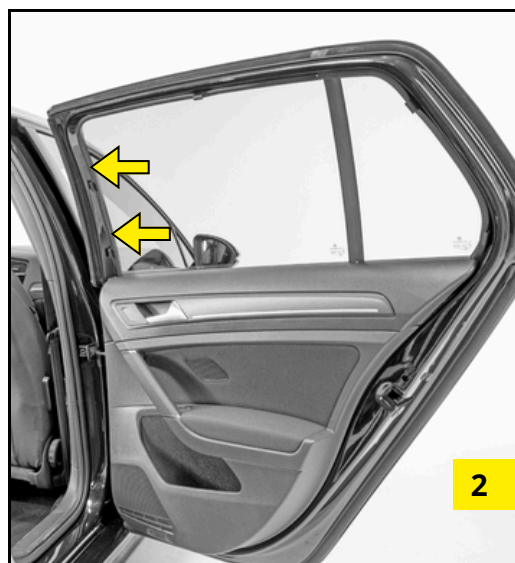

4x SC8-10

2x SC8-10

1x

MONTAGEANLEITUNG

sun-10475abc · Opel Insignia B Sportstourer 2017-2022 SunClip Auto Sonnenschutz

MONTAGEANLEITUNG

sun-10475abc · Opel Insignia B Sportstourer 2017-2022 SunClip Auto Sonnenschutz

MONTAGEANLEITUNG

sun-10475abc · Opel Insignia B Sportstourer 2017-2022 SunClip Auto Sonnenschutz