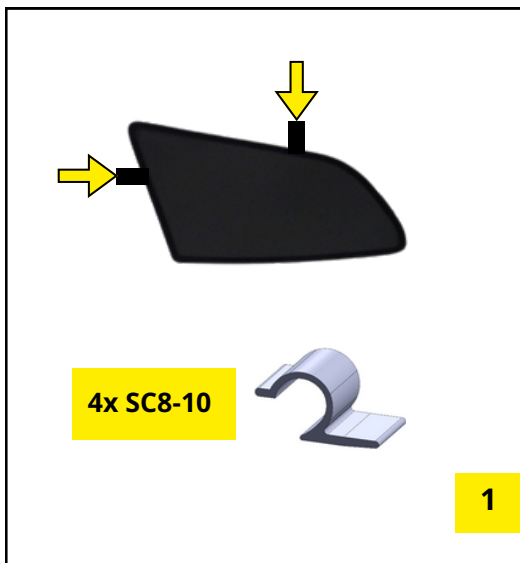

4x SC8-10

2x SC8-10

1x

MONTAGEANLEITUNG

sun-10475abc · Opel Insignia B Sportstourer 2017-2022 SunClip Auto Sonnenschutz

MONTAGEANLEITUNG

sun-10475abc · Opel Insignia B Sportstourer 2017-2022 SunClip Auto Sonnenschutz

MONTAGEANLEITUNG

sun-10475abc · Opel Insignia B Sportstourer 2017-2022 SunClip Auto Sonnenschutz