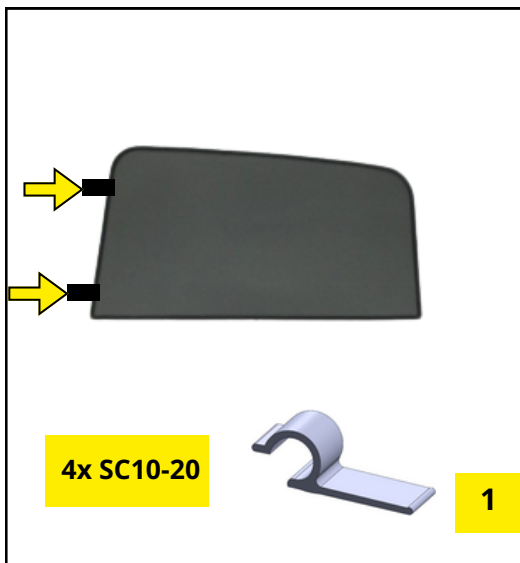

4x SC8-10

2x SC8-10

1x

MONTAGEANLEITUNG

sun-10475abc · Opel Insignia B Sportstourer 2017-2022 SunClip Auto Sonnenschutz

MONTAGEANLEITUNG

sun-10475abc · Opel Insignia B Sportstourer 2017-2022 SunClip Auto Sonnenschutz

MONTAGEANLEITUNG

sun-10475abc · Opel Insignia B Sportstourer 2017-2022 SunClip Auto Sonnenschutz