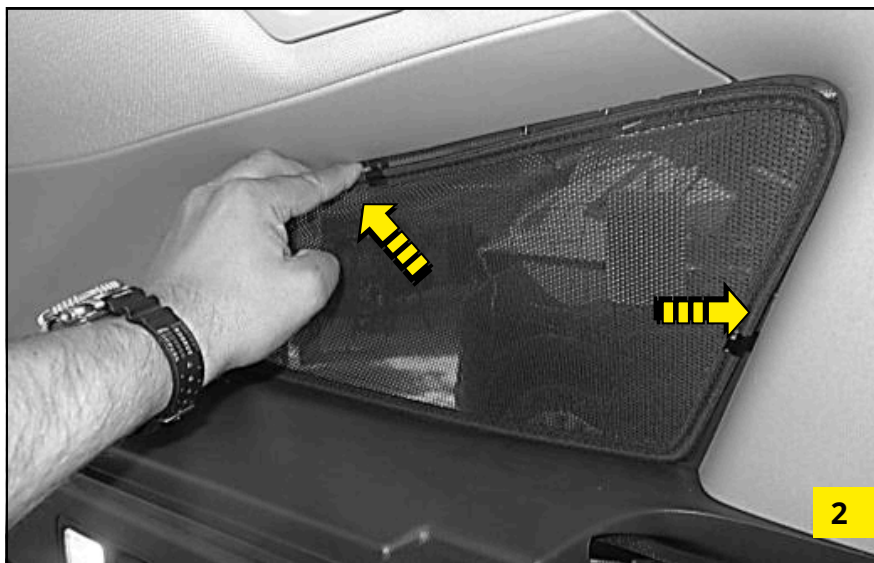

4x SC8-10

2x SC8-10

1x

MONTAGEANLEITUNG

sun-10475abc · Opel Insignia B Sportstourer 2017-2022 SunClip Auto Sonnenschutz

MONTAGEANLEITUNG

sun-10475abc · Opel Insignia B Sportstourer 2017-2022 SunClip Auto Sonnenschutz

MONTAGEANLEITUNG

sun-10475abc · Opel Insignia B Sportstourer 2017-2022 SunClip Auto Sonnenschutz