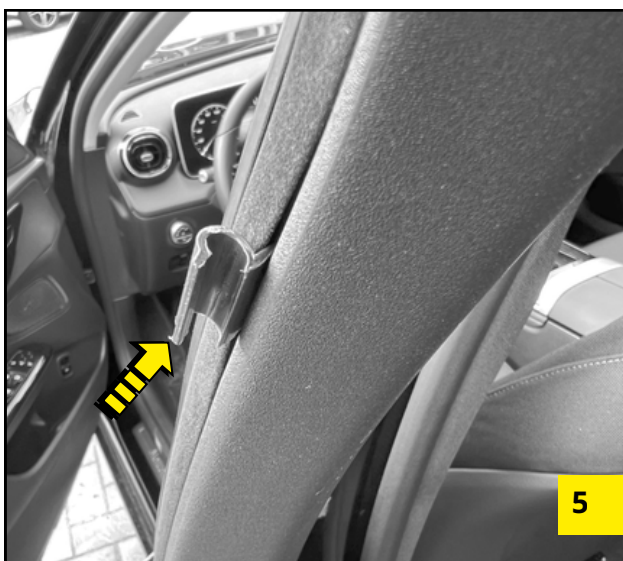

4x SC8-10

2x SC8-10

1x

MONTAGEANLEITUNG

sun-10475abc · Opel Insignia B Sportstourer 2017-2022 SunClip Auto Sonnenschutz

MONTAGEANLEITUNG

sun-10475abc · Opel Insignia B Sportstourer 2017-2022 SunClip Auto Sonnenschutz